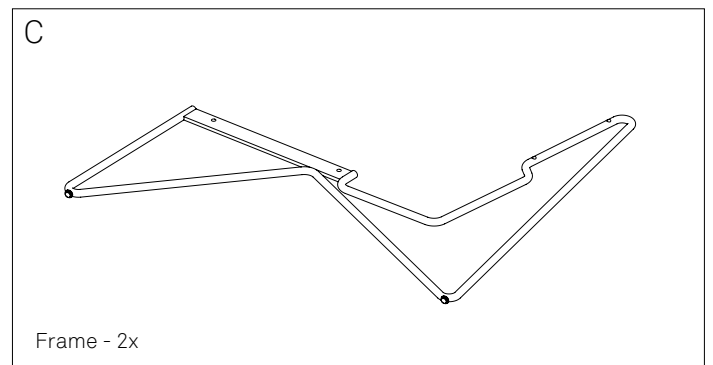

FM03

design Cees Braakman

Components

pastoe

pastoe
sleepboot 4
3991cn houten
the netherlands
www.pastoe.com

Assembly instructions

pastoe

pastoe
sleepboot 4
3991cn houten
the netherlands
www.pastoe.com