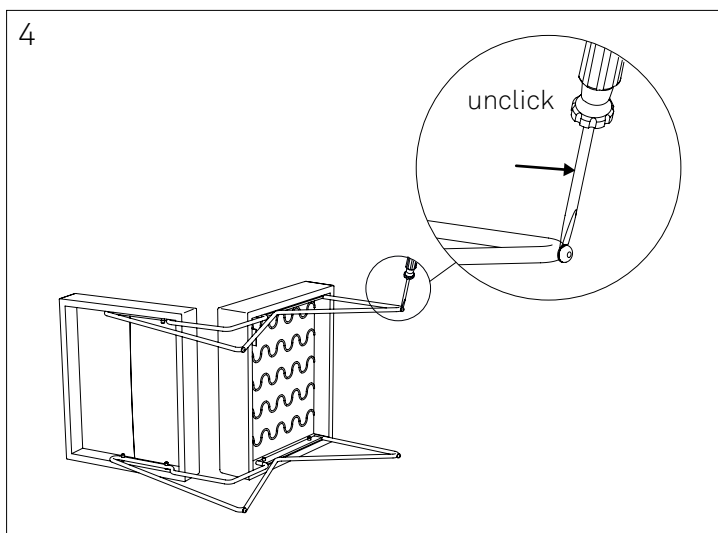

FM03

design Cees Braakman

Components

pastoe

pastoe
sleepboot 4
3991cn houten
the netherlands
www.pastoe.com

Assembly instructions

pastoe

pastoe
sleepboot 4
3991cn houten
the netherlands
www.pastoe.com