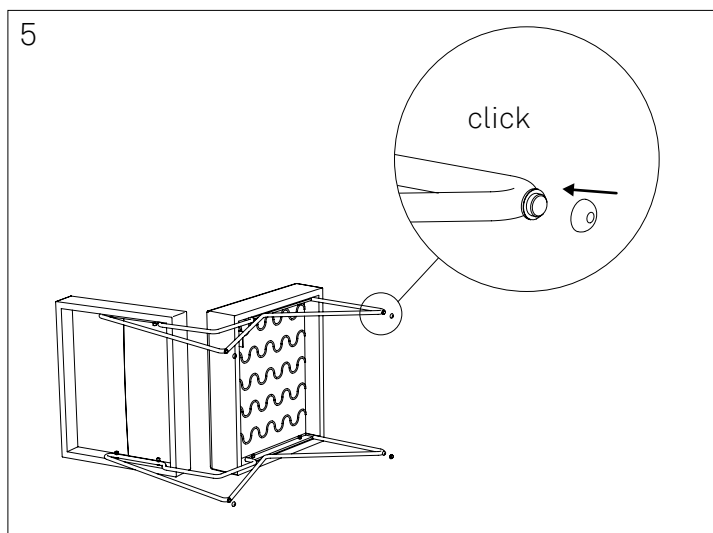

FM03

design Cees Braakman

Components

pastoe

pastoe
sleepboot 4
3991cn houten
the netherlands
www.pastoe.com

Assembly instructions

pastoe

pastoe
sleepboot 4
3991cn houten
the netherlands
www.pastoe.com