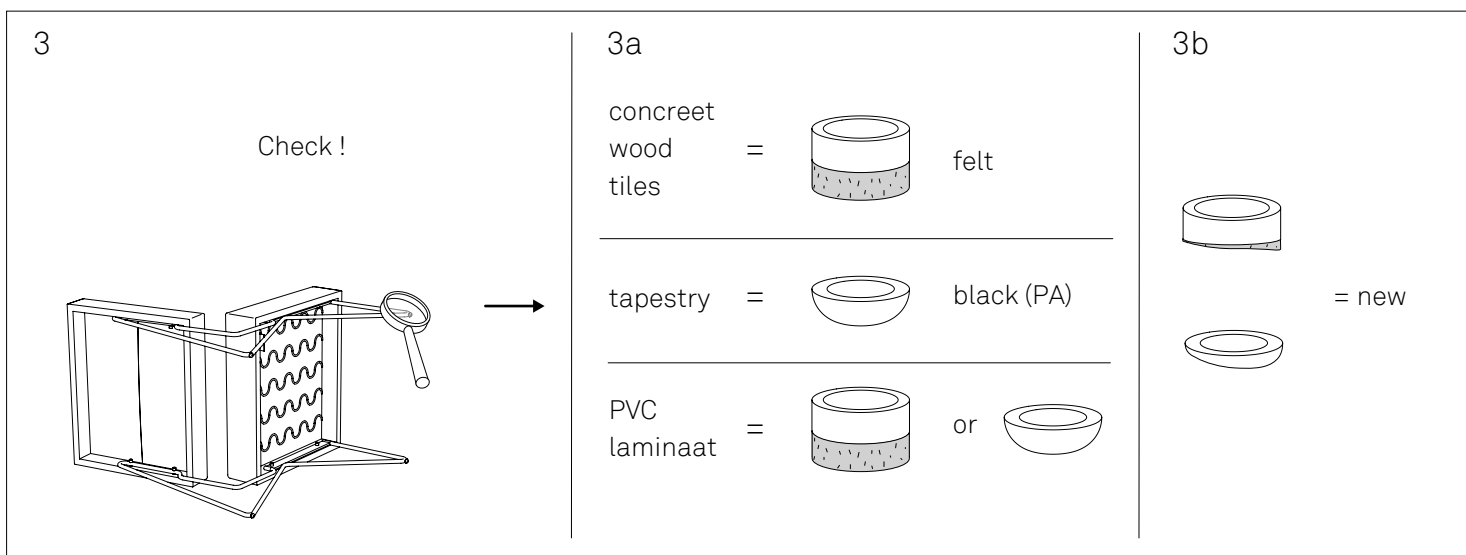

FM03

design Cees Braakman

Components

pastoe

pastoe
sleepboot 4
3991cn houten
the netherlands
www.pastoe.com

Assembly instructions

pastoe

pastoe
sleepboot 4
3991cn houten
the netherlands
www.pastoe.com