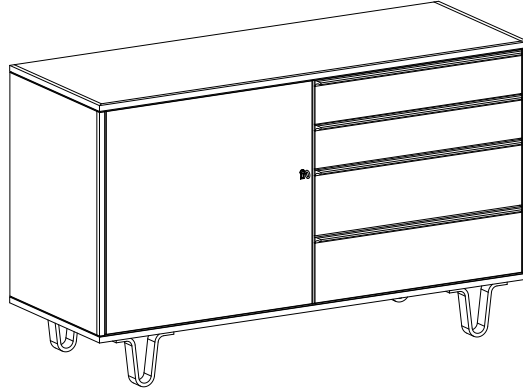

Assembly instructions

DB01 Cabinet

design Cees Braakman
1954

Components

pastoe

pastoe
sleepboot 4
3991cn houten
the netherlands

info@pastoe.com
www.pastoe.com

Assembly instructions