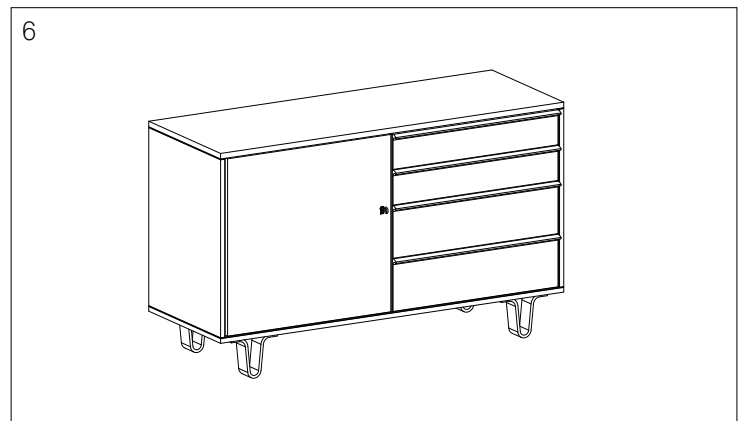

Assembly instructions

DB01 Cabinet

design Cees Braakman
1954

Components

pastoe

pastoe
sleepboot 4
3991cn houten
the netherlands

info@pastoe.com
www.pastoe.com

Assembly instructions