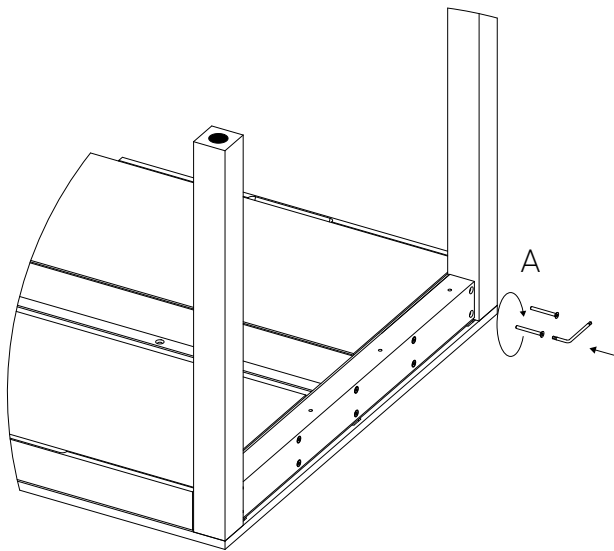

Assembly instructions

1

2

3

4

5