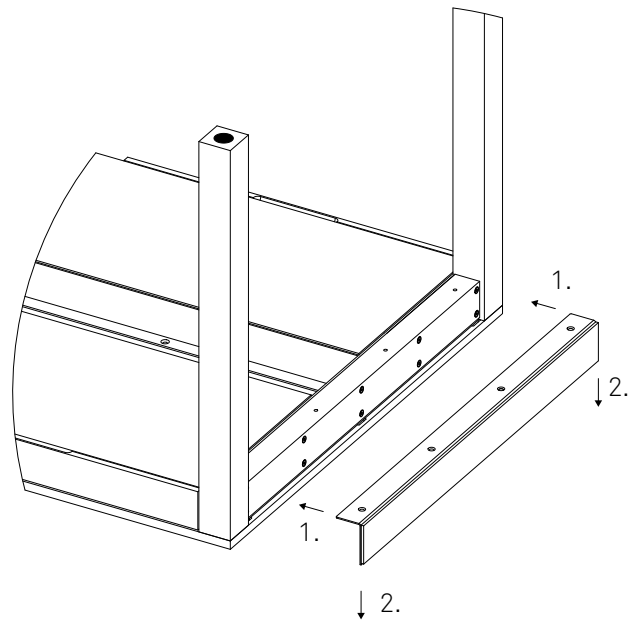

Assembly instructions

1

2

3

4

5