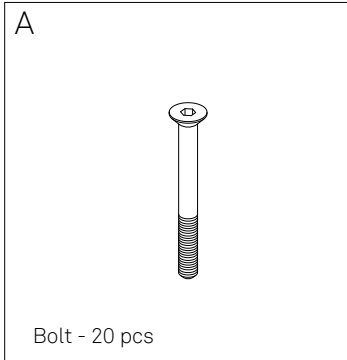

Assembly instructions

DOCK table

design Ewalt Kommer & Jeroen Kors
2020

Components

pastoe

pastoe
sleepboot 4
3991cn houten
the netherlands

info@pastoe.com
www.pastoe.com

Assembly instructions