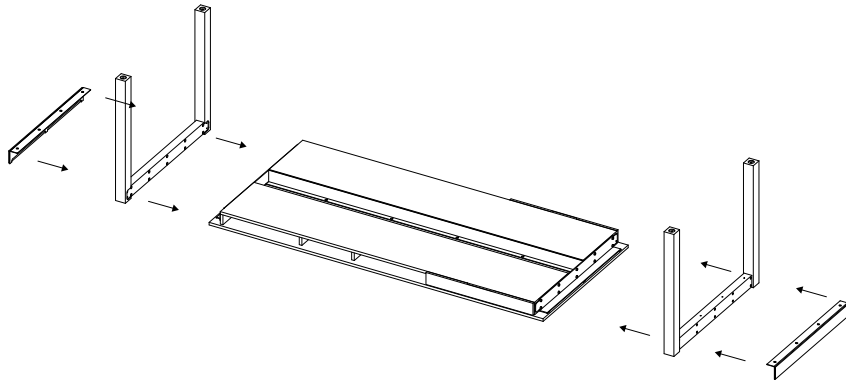

Assembly instructions

1